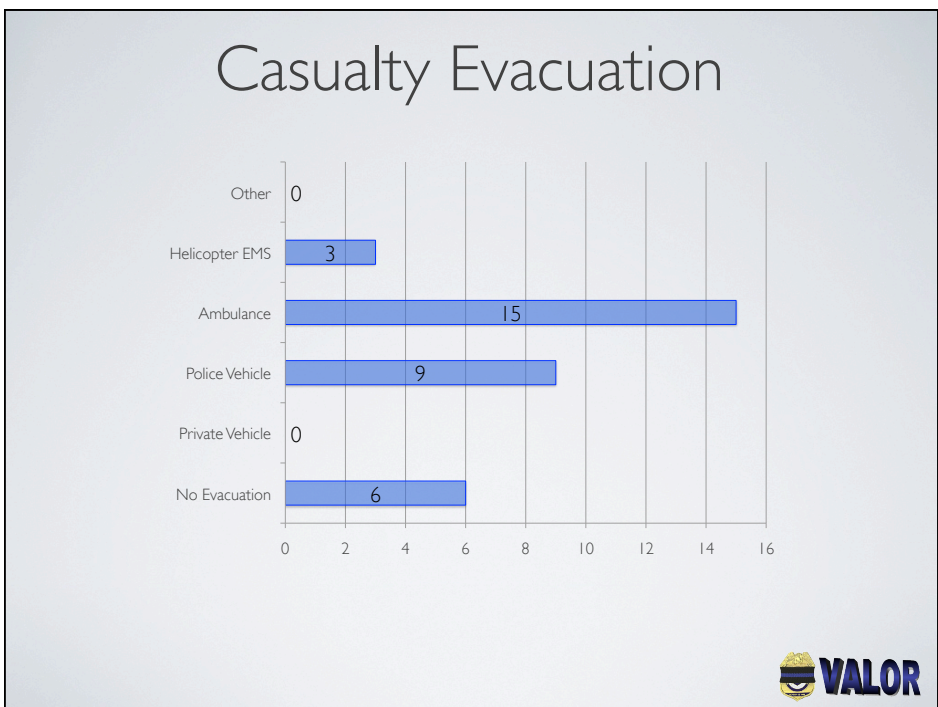

## Data Overview

- 38 cases submitted
  - 10/22/10 – 1/04/11
- 1 case blank other than “USA”
- 37 cases included in this data summary

Thank You AND BE SAFE!

• *"In valor there is hope."*

• Tacitus, Annals, Book 2