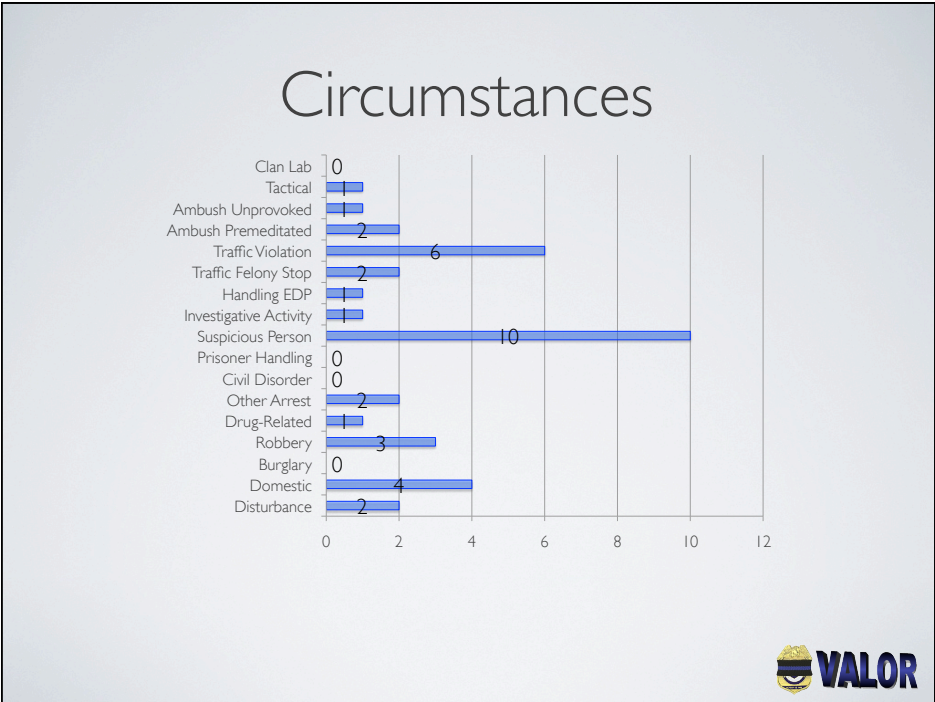

## Data Overview

- 38 cases submitted
  - 10/22/10 – 1/04/11
- 1 case blank other than “USA”
- 37 cases included in this data summary

Thank You AND BE SAFE!

• *"In valor there is hope."*

• Tacitus, Annals, Book 2