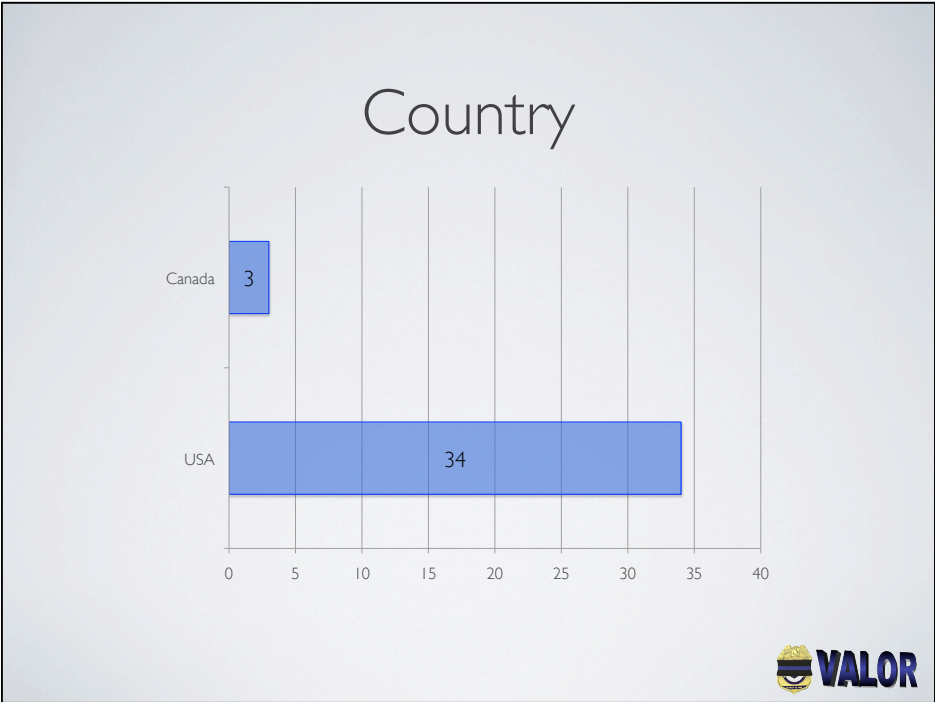

## Data Overview

- 38 cases submitted
  - 10/22/10 – 1/04/11
- 1 case blank other than “USA”
- 37 cases included in this data summary

Thank You AND BE SAFE!

• *"In valor there is hope."*

• Tacitus, Annals, Book 2