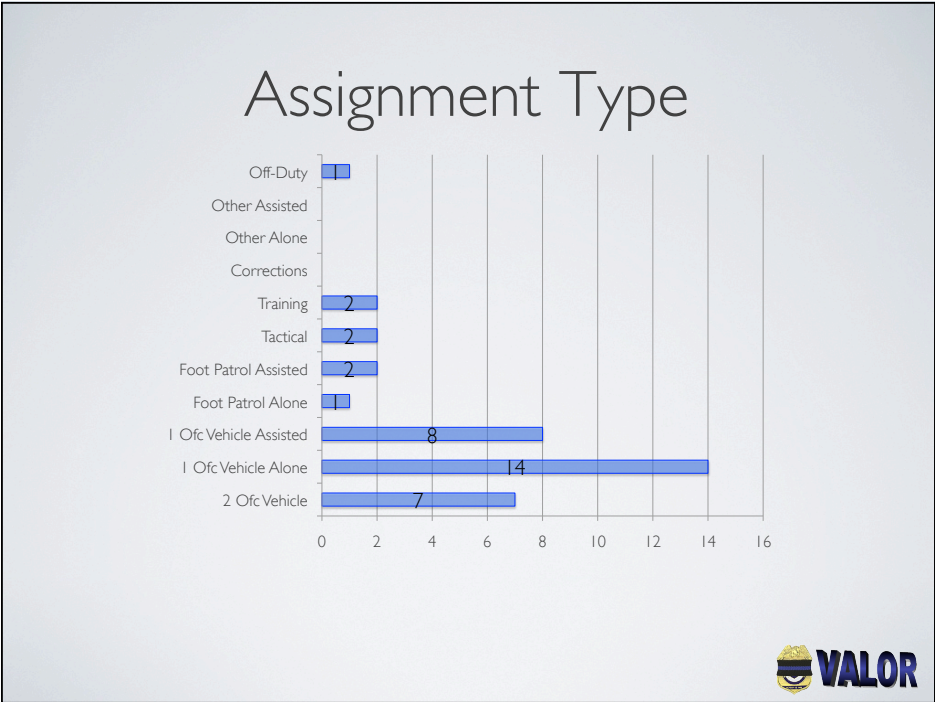

## Data Overview

- 38 cases submitted
  - 10/22/10 – 1/04/11
- 1 case blank other than “USA”
- 37 cases included in this data summary

Thank You AND BE SAFE!

• *"In valor there is hope."*

• Tacitus, Annals, Book 2