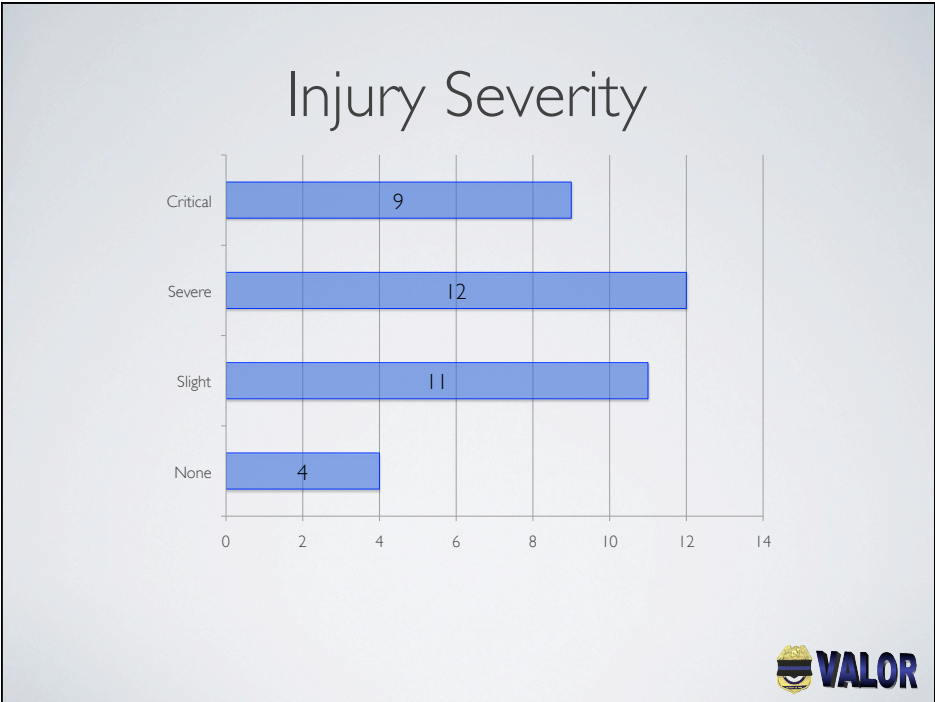

## Data Overview

- 38 cases submitted
  - 10/22/10 – 1/04/11
- 1 case blank other than “USA”
- 37 cases included in this data summary

Thank You AND BE SAFE!

• *"In valor there is hope."*

• Tacitus, Annals, Book 2