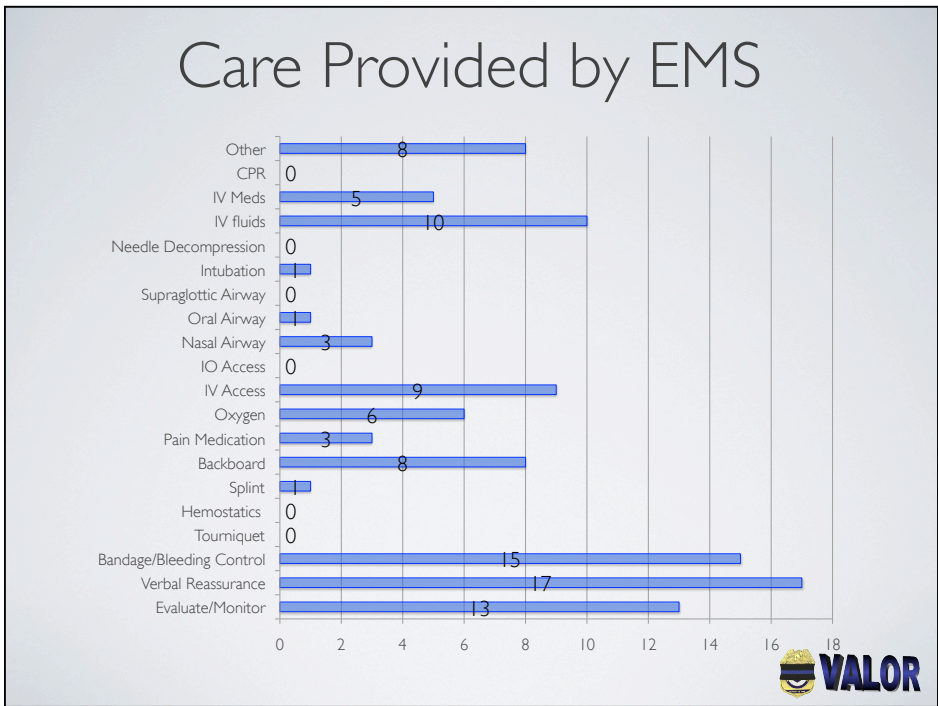

## Data Overview

- 38 cases submitted
  - 10/22/10 – 1/04/11
- 1 case blank other than “USA”
- 37 cases included in this data summary

Thank You AND BE SAFE!

• *"In valor there is hope."*

• Tacitus, Annals, Book 2