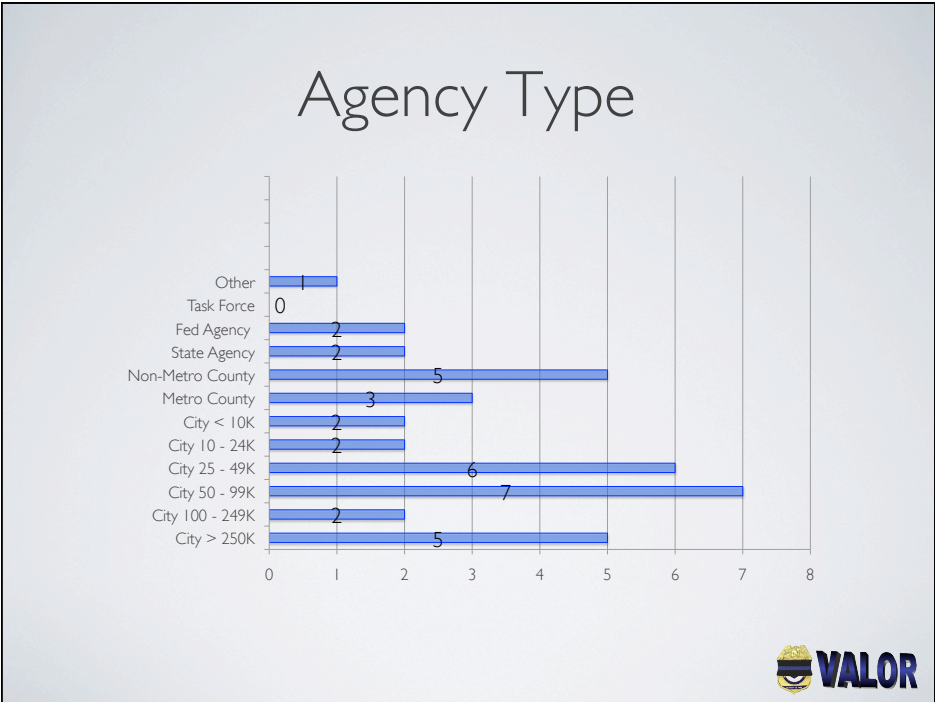

Law Enforcement Near Miss Database Summary  
Quarter 4 2010

## Data Overview

- 38 cases submitted
  - 10/22/10 – 1/04/11
- 1 case blank other than “USA”
- 37 cases included in this data summary

Thank You AND BE SAFE!

• *"In valor there is hope."*

• Tacitus, Annals, Book 2