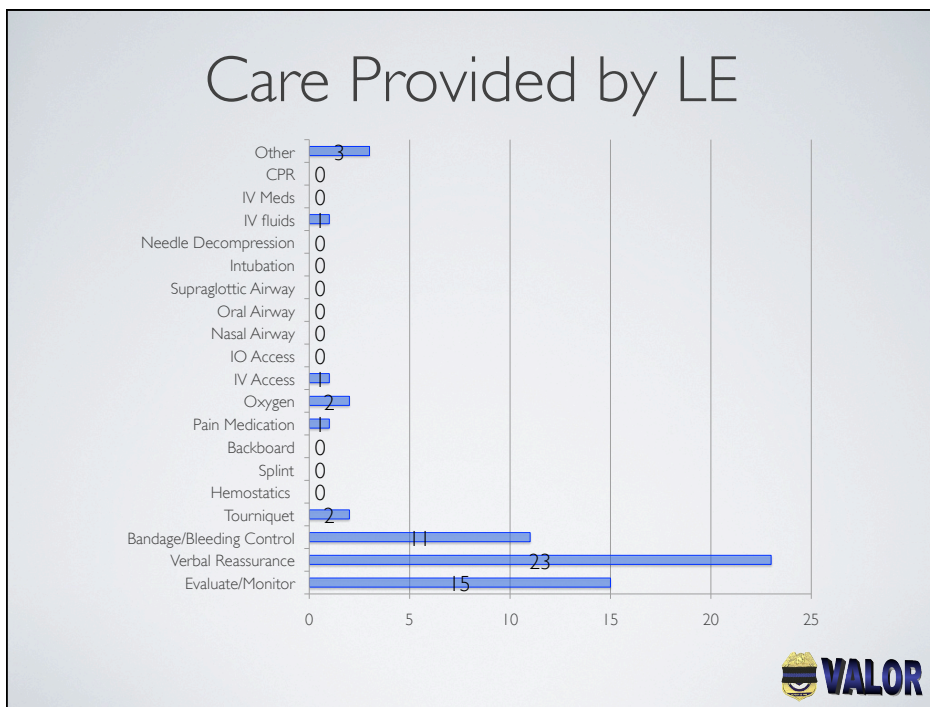

## Data Overview

- 38 cases submitted
  - 10/22/10 – 1/04/11
- 1 case blank other than “USA”
- 37 cases included in this data summary

Thank You AND BE SAFE!

• *"In valor there is hope."*

• Tacitus, Annals, Book 2